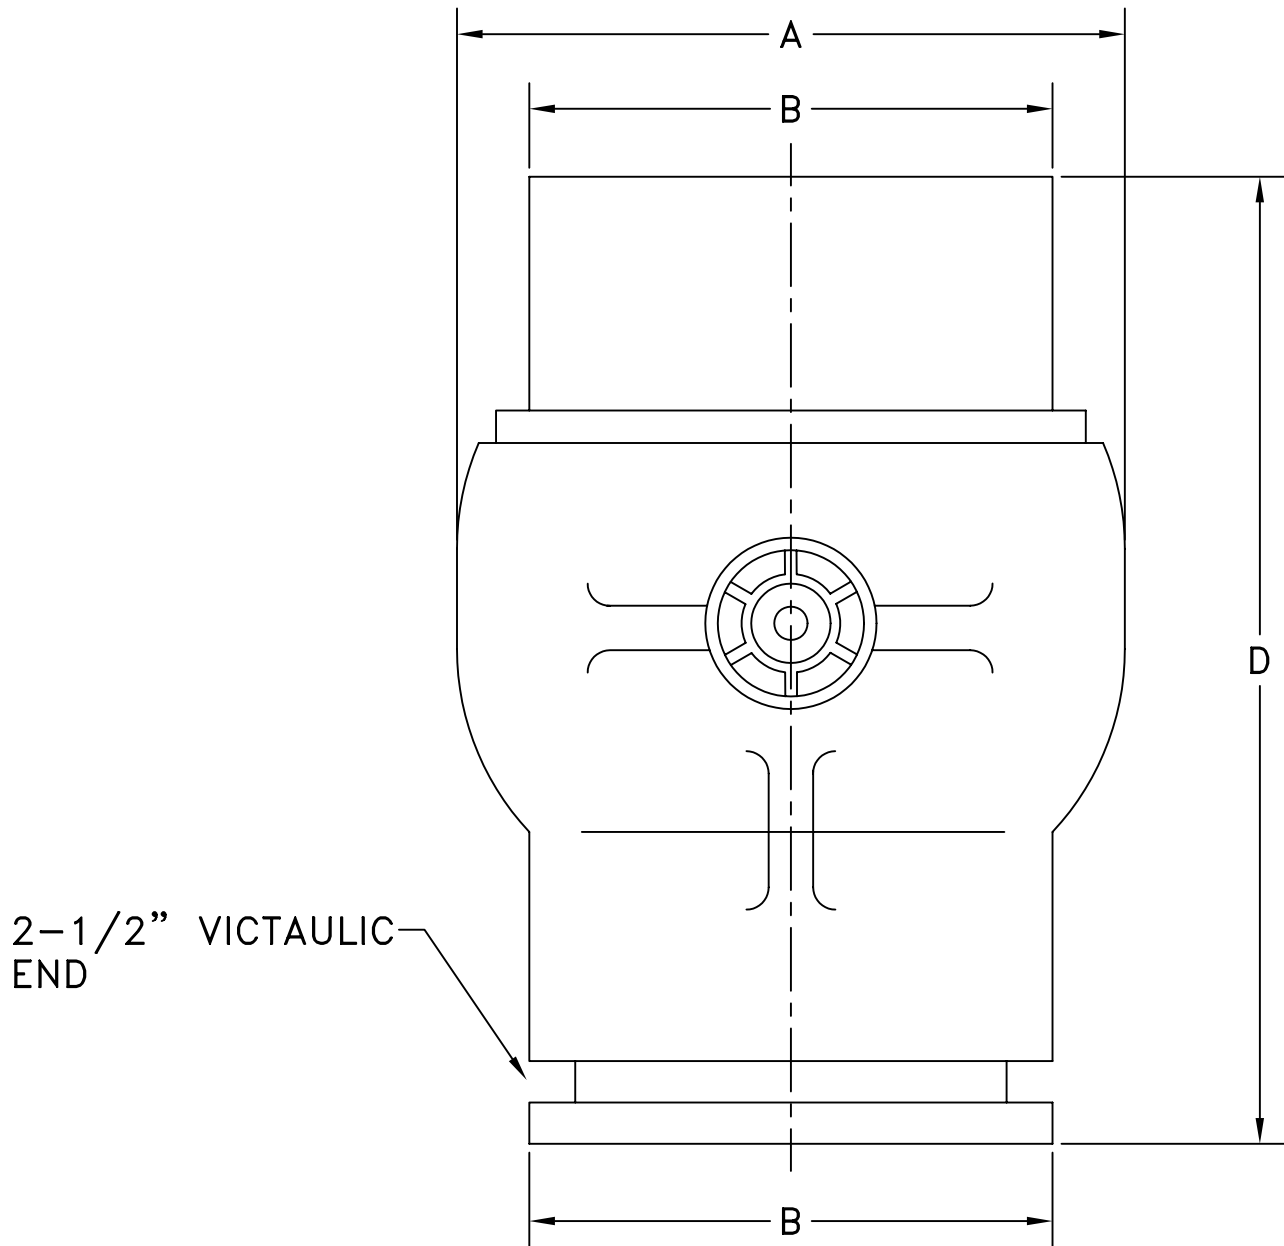

MATERIAL:
ALUMINUM

OPW Engineered Systems

STYLE 20VO SWIVEL JOINT-CAST

SIZE	2 X 2-1/2"
A	3-3/4"
B	2-15/16"
D	5-11/16"