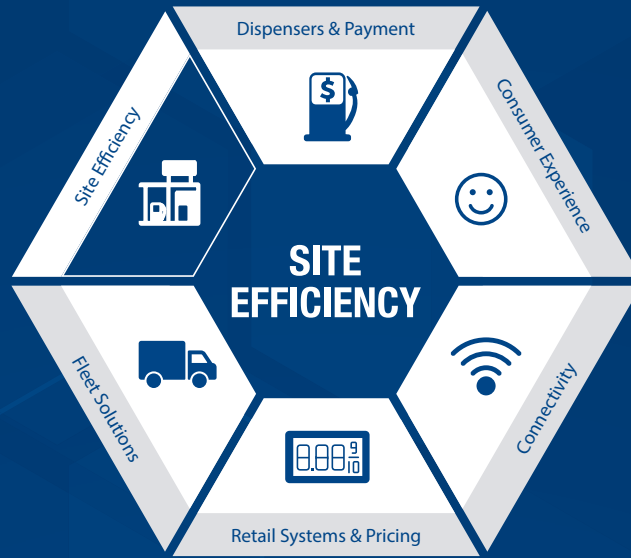

# IoT-Enable Your Edge

The DFS Edge intelligent IoT platform delivers secure and robust connectivity between your forecourt and the cloud, enabling your fuel business to stay connected. Built on Windows 10, this powerful connectivity hub is able to integrate seamlessly with your existing forecourt infrastructure. It instantly gets to work on retrieving and centralizing your site data, enabling select content to be securely pushed to your site so that you can benefit from other cloud-based services from Dover Fueling Solutions (DFS), such as our industry-leading wetstock management solutions and our innovative DFS DX™ connected solutions platform, which is enabling digital transformation for intelligent fueling and retail.

The DFS Edge intelligent IoT platform is the only connectivity piece that matters when it comes to facilitating full, centralized, cloud-based site management. It's the last piece of the puzzle. The Queen on the chessboard. The missing link.