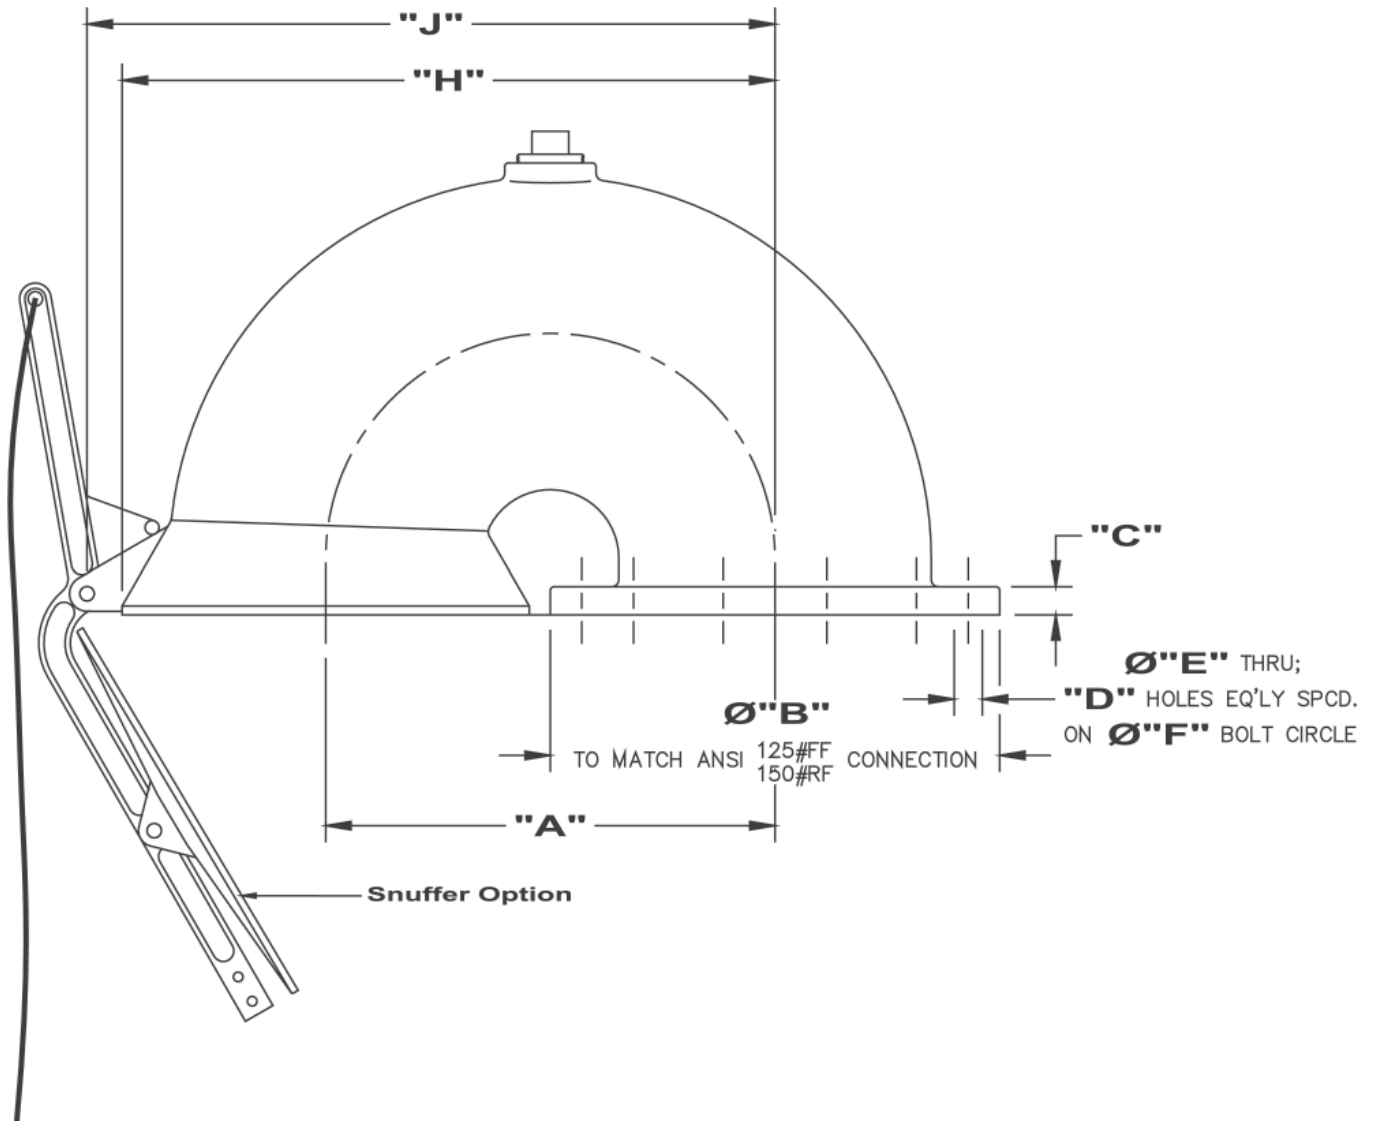

Snuffer Cable:

Stainless Steel*

* When ordering snuffer cable, specify tank height.

Features

- Protects tank contents from foreign debris
- Quick and easy maintenance
- Available in sizes 2" through 10"
- Available with optional flame snuffer

Outline Dimensions

Table of Dimensions										
Size	Dimensions in Inches								Weight / lbs.	
	A	B	C	D	E	F	H	J	Iron	Alum.
2"	5 ½	6	½	4	¾	4 ¾	7 ½	8 ⅛	15	8
3"	7 ½	7 ½	⅝	4	¾	6	9 ⅙	10 ¾	19	10
4"	9	9	⅝	8	¾	7 ½	12 ⅛	13	25	12
6"	11	11	¾	8	⅞	9 ½	15 ⅙	16 ⅝	55	21
8"	13 ⅝	13 ½	¾	8	⅞	11 ¾	19 ¾	20 ⅝	75	28
10"	16	16	1	12	1	14 ¼	23 ¼	24 ½	96	37

All designs subject to change. Certified dimensions and specifications available upon request.

94240 Ordering Guide

Model Number Selection

The model number will consist of a base number **94240** followed by 4 digit numbers. These digits will represent 2 option tables.