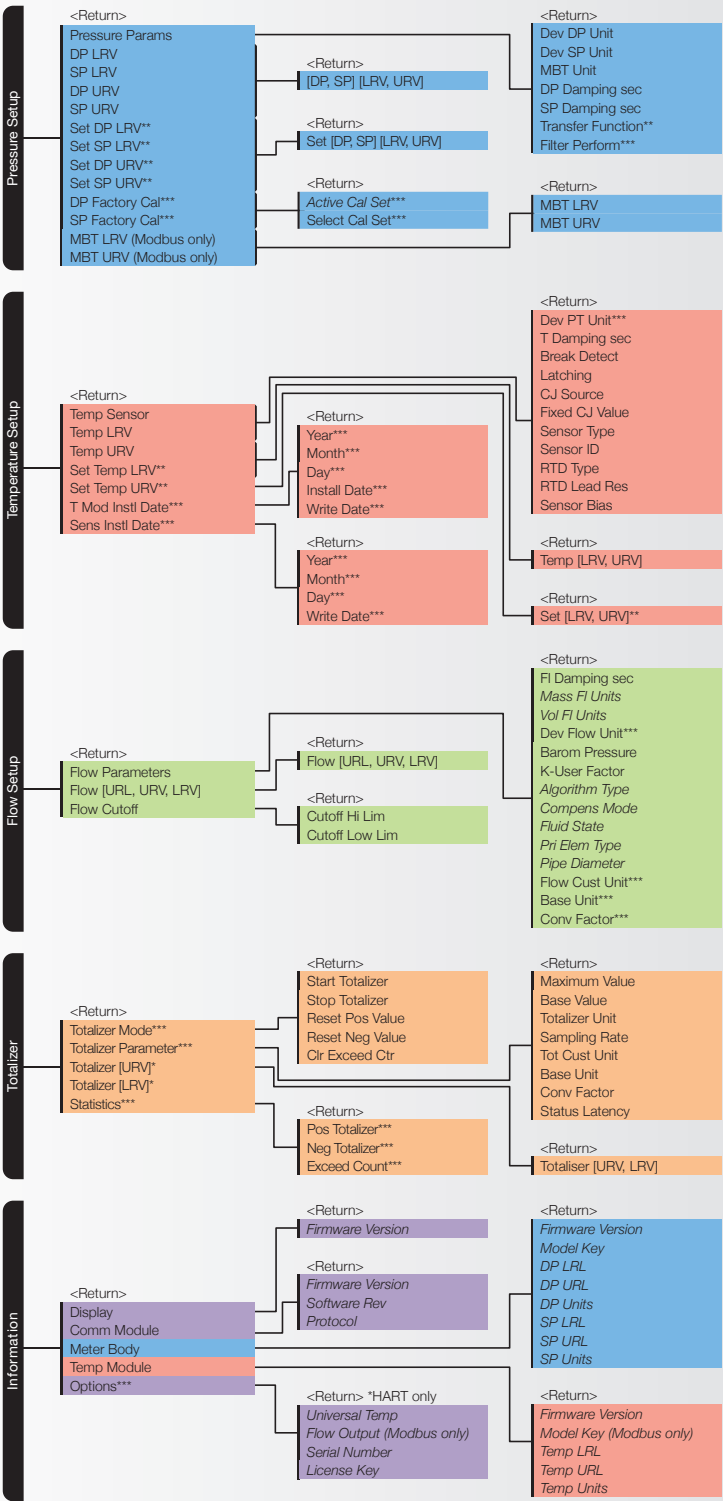

SMARTLINE MULTIVARIABLE

Configuration Pocket Guide

Advanced Display Menu: SMV800

Advanced Display Menu: SMV800

Notes:

Parameters :

Read Only	**HART and DE	Common	Pressure	Totalizer
*HART only	***HART & Modbus	Temperature	Flow	

Advanced Graphic Display Menu

Configuration Keypad

Honeywell Process Solutions

Honeywell

512 Virginia Drive

Fort Washington, PA 19034 USA

www.honeywellprocess.com

34-SM-00-05 Rev 3