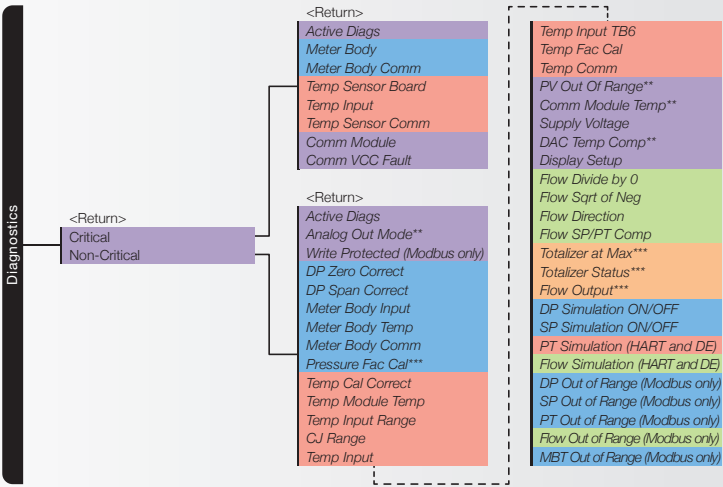

SMARTLINE MULTIVARIABLE

Configuration Pocket Guide

Advanced Display Menu: SMV800

Advanced Display Menu: SMV800

Notes:

Parameters :

Read Only	**HART and DE	Common	Pressure	Totalizer
*HART only	***HART & Modbus	Temperature	Flow	

Advanced Graphic Display Menu

Configuration Keypad

Honeywell Process Solutions

Honeywell

512 Virginia Drive

Fort Washington, PA 19034 USA

www.honeywellprocess.com

34-SM-00-05 Rev 3