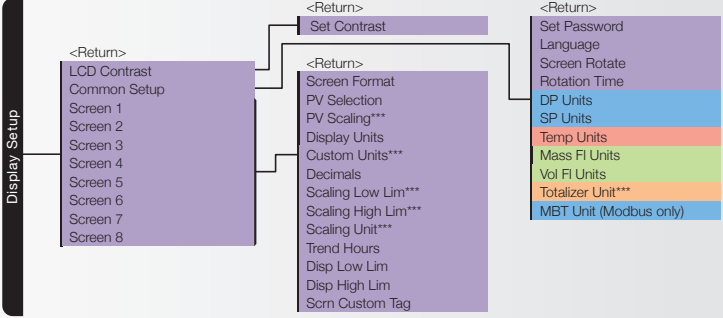

SMARTLINE MULTIVARIABLE

Configuration Pocket Guide

Advanced Display Menu: SMV800

Advanced Display Menu: SMV800

Notes:

Parameters :

Read Only	**HART and DE	Common	Pressure	Totalizer
*HART only	***HART & Modbus	Temperature	Flow	

Advanced Graphic Display Menu

Configuration Keypad

Honeywell Process Solutions

Honeywell

512 Virginia Drive

Fort Washington, PA 19034 USA

www.honeywellprocess.com

34-SM-00-05 Rev 3