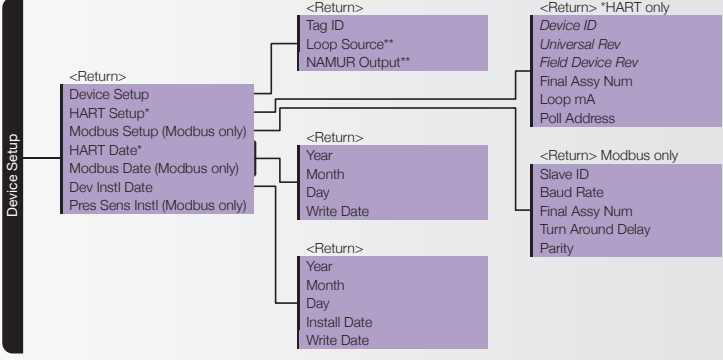

SMARTLINE MULTIVARIABLE

Configuration Pocket Guide

Advanced Display Menu: SMV800

Advanced Display Menu: SMV800

Notes:

Parameters :

Read Only	**HART and DE	Common	Pressure	Totalizer
*HART only	***HART & Modbus	Temperature	Flow	

Advanced Graphic Display Menu

Configuration Keypad

Honeywell Process Solutions

Honeywell

512 Virginia Drive

Fort Washington, PA 19034 USA

www.honeywellprocess.com

34-SM-00-05 Rev 3