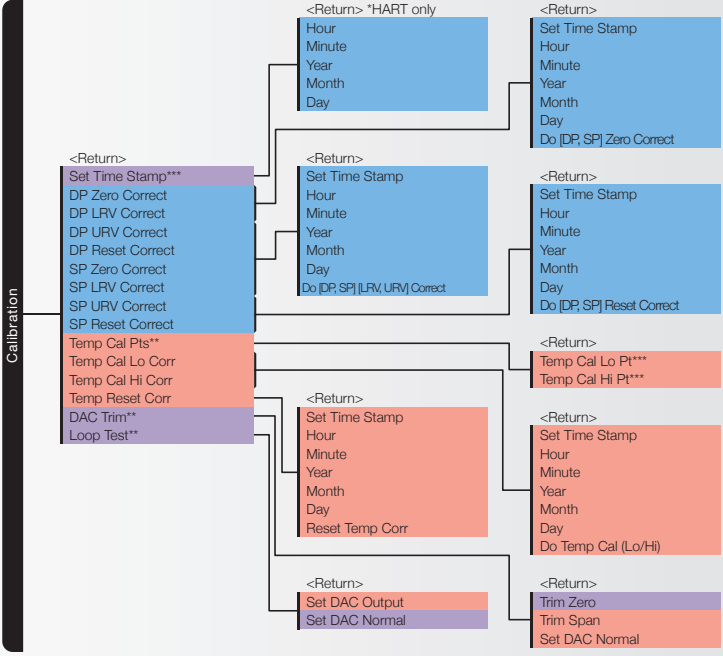

SMARTLINE MULTIVARIABLE

Configuration Pocket Guide

Advanced Display Menu: SMV800

Advanced Display Menu: SMV800

Notes:

Parameters :

Read Only	**HART and DE	Common	Pressure	Totalizer
*HART only	***HART & Modbus	Temperature	Flow	

Advanced Graphic Display Menu

Configuration Keypad

Honeywell Process Solutions

Honeywell

512 Virginia Drive

Fort Washington, PA 19034 USA

www.honeywellprocess.com

34-SM-00-05 Rev 3